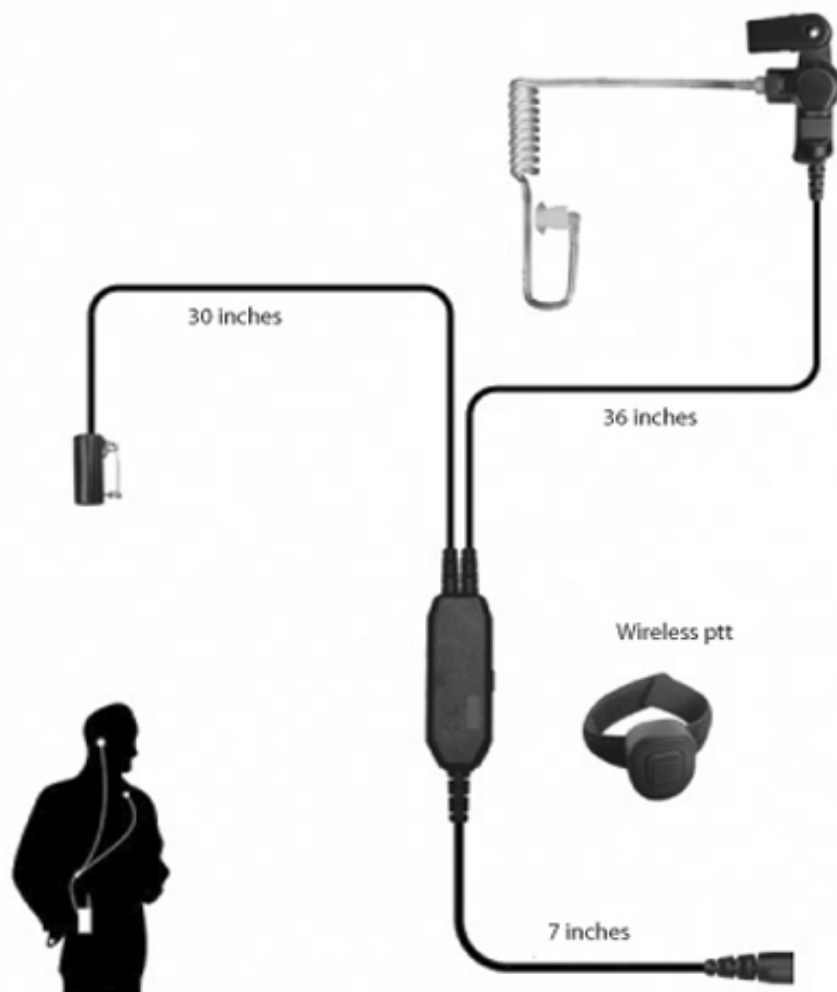

# Executive Protection with Wireless PTT

**Executive protection teams**  
**Tactical teams**  
**SWAT**  
**Surveillance staff**

- Miniature lapel microphone and clear tube earpiece
- Wireless push-to-talk button for discreet communications
- Sturdy metal clothing clip attaches to shirt or jacket
- Kevlar reinforced cable guarantees reliability
- Available for nearly any radio model connector
- Designed specifically for executive protection teams